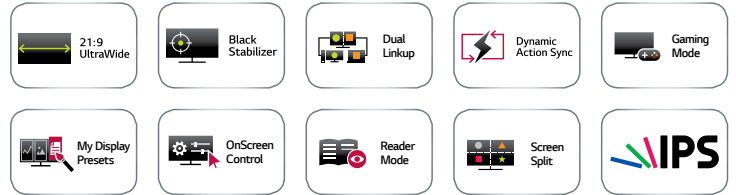

For more information
www.lg.com/uk/monitors

SPECIFICATION

SPECIAL FEATURE

Picture Mode	Custom, Reader 1, Reader 2, Photo, Cinema, Colour Weakness
Ratio	Wide, Original
PIP	Included in Screen Split
DDC/CI	Yes
HDCP	Yes
Key Lock	Yes
Response Time Control	Yes
Game Mode	Yes
DAS Mode	Yes
Black Stabilizer	Yes
Flicker Safe	Yes
Smart Energy Saving	Yes
Automatic Standby	Yes
Reader Mode	Included in Picture Mode
Six Axis Control	Yes
Dual Controller	Yes
Screen Split 2.0 (in OSC)	Yes
My Display Preset (in OSC)	Yes
OnScreen Control (OSC)	Yes

STAND

Tilt (Angle)	-5°~20°
Swivel (Angle)	-
Height (mm)	-
Pivot	-

SIZE (MM)

Set (With Stand)	W609 x D188 x H383
Set (Without Stand)	W609 x D55 x H287
Box	W682 x D355 x H131
Wall Mount	75x75 (VESA Compatible)

WEIGHT (KG)

Set (With Stand)	4.0kg
Set (Without Stand)	3.7kg
Box	5.4kg

STANDARD

TCO 6.0	Yes
UL(cUL)	Yes
TUV-TYPE	Yes
FCC-B, CE	Yes
CCC (For China)	Yes
EPA 6.0	Yes
ErP	Yes
Windows	Yes

ACCESSORY

Power Cord	Yes
HDMI	Yes

COLOUR

Front	-
Back Cover	-
Stand	-
Base	-