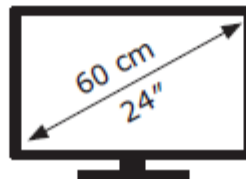

LG Electronics

24GN600

21 kWh/1000h

ABCDEF**G**

31 kWh/1000h

1920 px

1080 px

2019/2013