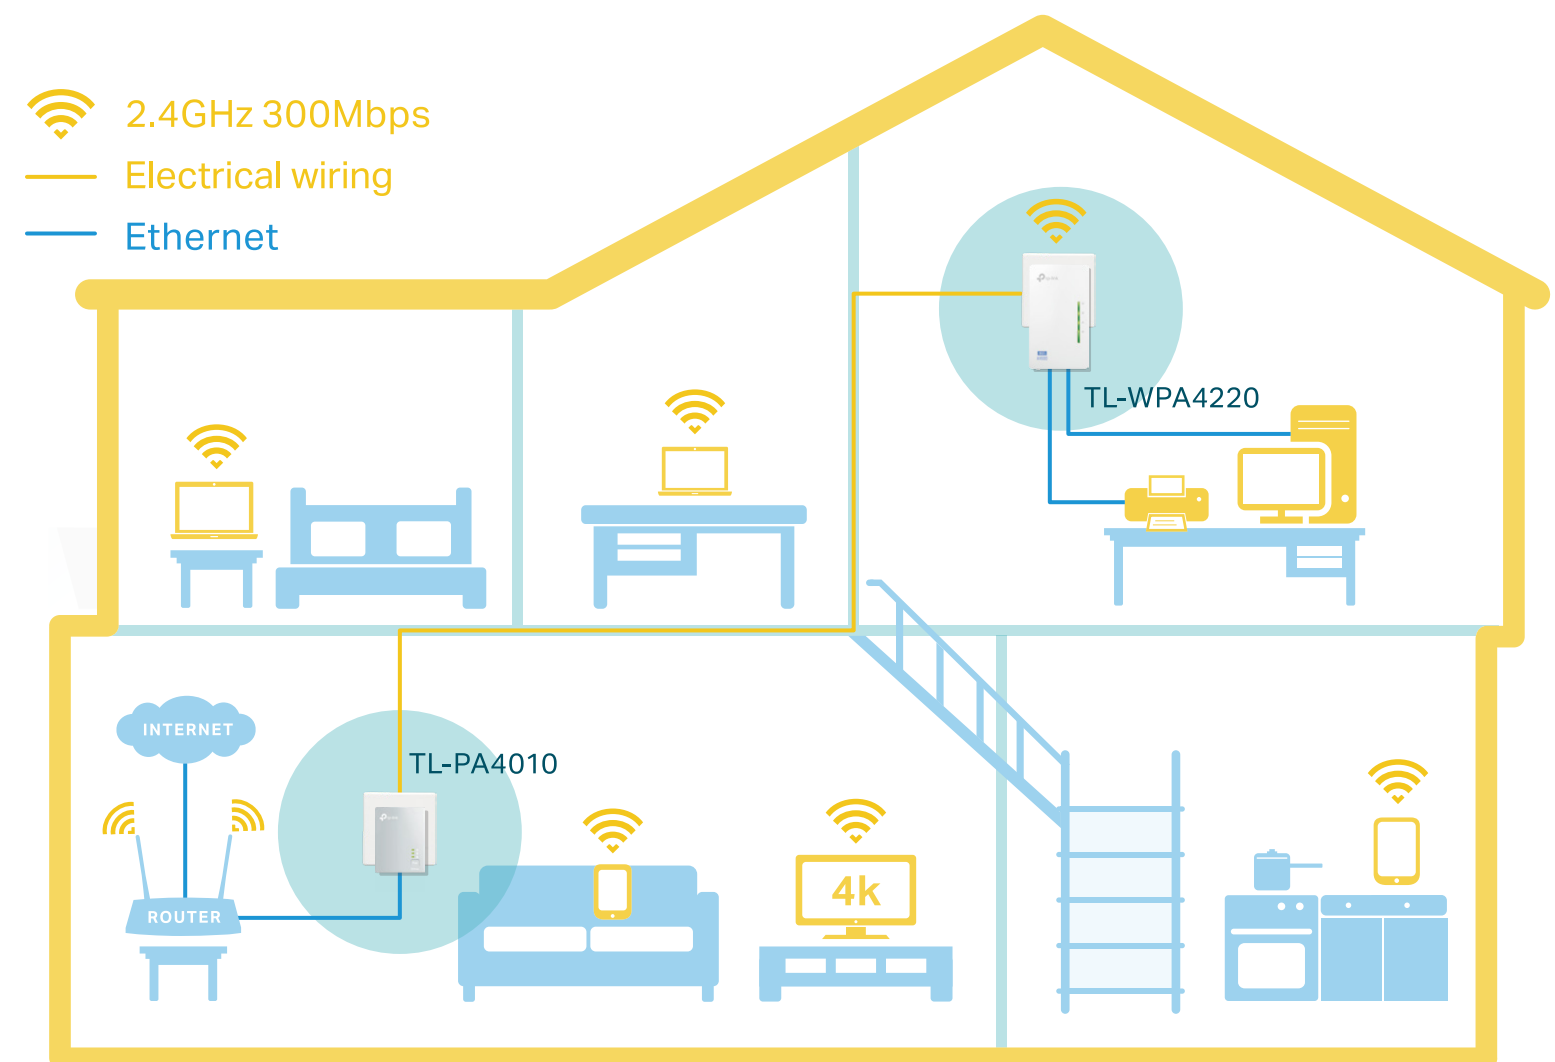

Highlights

600Mbps over Powerline

HomePlug AV standard providing up to 600Mbps high speed data transmission over a home's existing electrical wiring, ideal for lag-free HD or 3D video streaming and online gaming.

300Mbps Wi-Fi

Extend 300Mbps Wireless connections to previously hard-to-reach areas of your home and office

Features

Speed

- Wireless N Standard – Wi-Fi speed of up to 300Mbps
- HomePlug AV – Provides up to 600Mbps high-speed data transmission over a home's existing electrical wiring
- Multiple Ethernet Ports – Create faster connections with PCs, consoles, STB and more
- Speed Optimization – Supports IGMP managed multicast IP transmission, optimizing IPTV streaming

Wi-Fi Range

- Expansive Coverage – Utilizes any household powercircuit to deliver data over distances of up to 300 meters

Ease of Use

- Wi-Fi Clone – Allows powerline extenders to copy the network name (SSID) and password from your router with one simple touch
- Wi-Fi Auto-Sync – Automatically adopts Wi-Fi settings from your existing powerline network
- TP-Link tpPLC – Allows you to easily manage your network using the intuitive tpPLC App or the tpPLC Utility
- Plug, Pair, and Play – Set up your powerline network in minutes

Specifications

Hardware

- Transmission Speeds:
 - Powerline: up to 600 Mbps
 - Ethernet: 10/100 Mbps
- Standards and Protocols:
 - HomePlug AV, IEEE 1901, IEEE 802.3, IEEE 802.3u, IEEE 802.11b/g/n
- Interface: 2 Ethernet Ports
- Plug Type: UK
- Button: Pair, Reset, Wi-Fi Clone
- LED Indicator: Power, Powerline, Ethernet, Wi-Fi
- Dimensions (W x D x H):
 - TL-WPA4220: 3.7 × 2.1 × 1.6 in. (94 × 54 × 40mm)
 - TL-PA4010: 2.6 × 2.0 × 1.1in. (65 × 52 × 28.5mm)
- IGMP: IGMP v1/v2/v3
- Power Consumption:
 - Maximum: 6.4W
 - Typical: 5.5W
- Range: Up to 300 meters/1000 feet over existing electrical wiring
- Compatibility:
 - Compatible with all HomePlug AV & AV2 Standard Powerline adapters