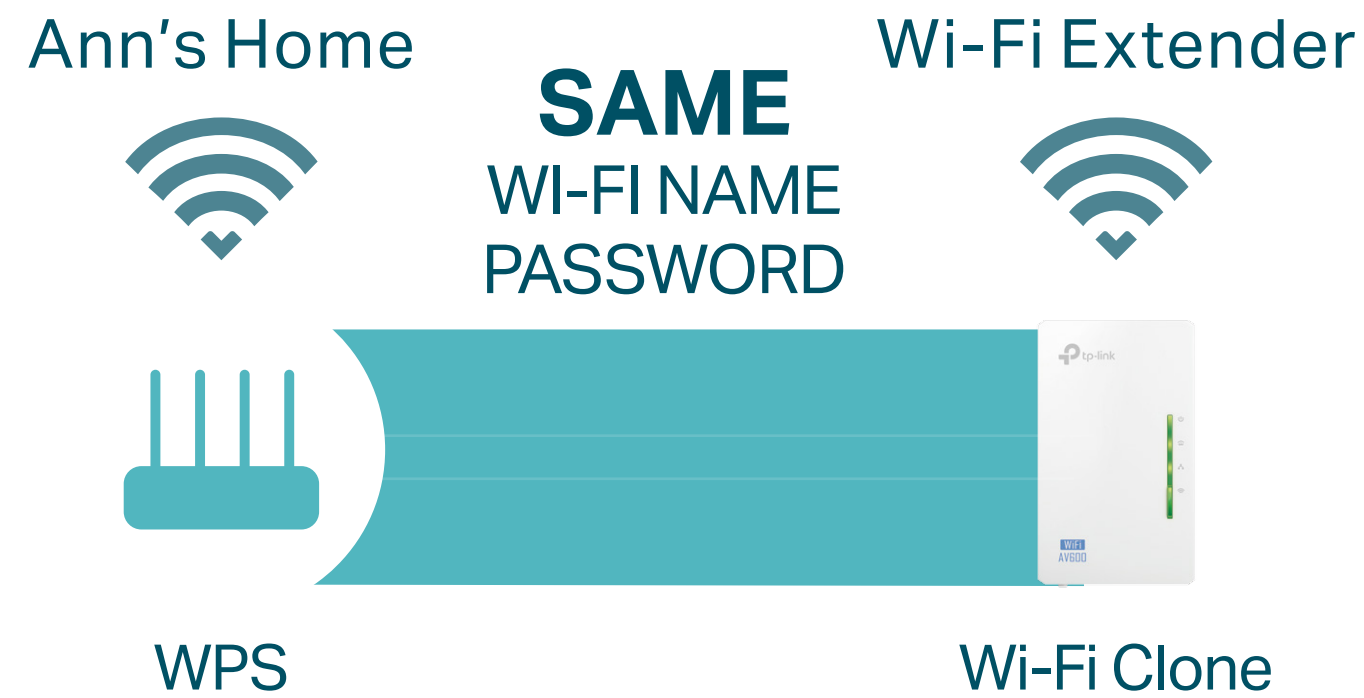

AV600 Powerline Wi-Fi Kit

Instant Wi-Fi & Ethernet
in Every Room

TL-WPA4220 KIT

HomePlug
AV 600Mbps

300Mbps
Wi-Fi

Wi-Fi
Auto-Sync

Highlights

Simple Setup with Wi-Fi Clone

Copy your wireless network name (SSID) and password from your router instantly by pressing the Wi-Fi Clone button.

Settings in Sync with Wi-Fi Move

Any changes made to network settings will be automatically applied across the entire network.

Highlights

600Mbps over Powerline

HomePlug AV standard providing up to 600Mbps high speed data transmission over a home's existing electrical wiring, ideal for lag-free HD or 3D video streaming and online gaming.

300Mbps Wi-Fi

Extend 300Mbps Wireless connections to previously hard-to-reach areas of your home and office

Features

Speed

- Wireless N Standard – Wi-Fi speed of up to 300Mbps
- HomePlug AV – Provides up to 600Mbps high-speed data transmission over a home's existing electrical wiring
- Multiple Ethernet Ports – Create faster connections with PCs, consoles, STB and more
- Speed Optimization – Supports IGMP managed multicast IP transmission, optimizing IPTV streaming