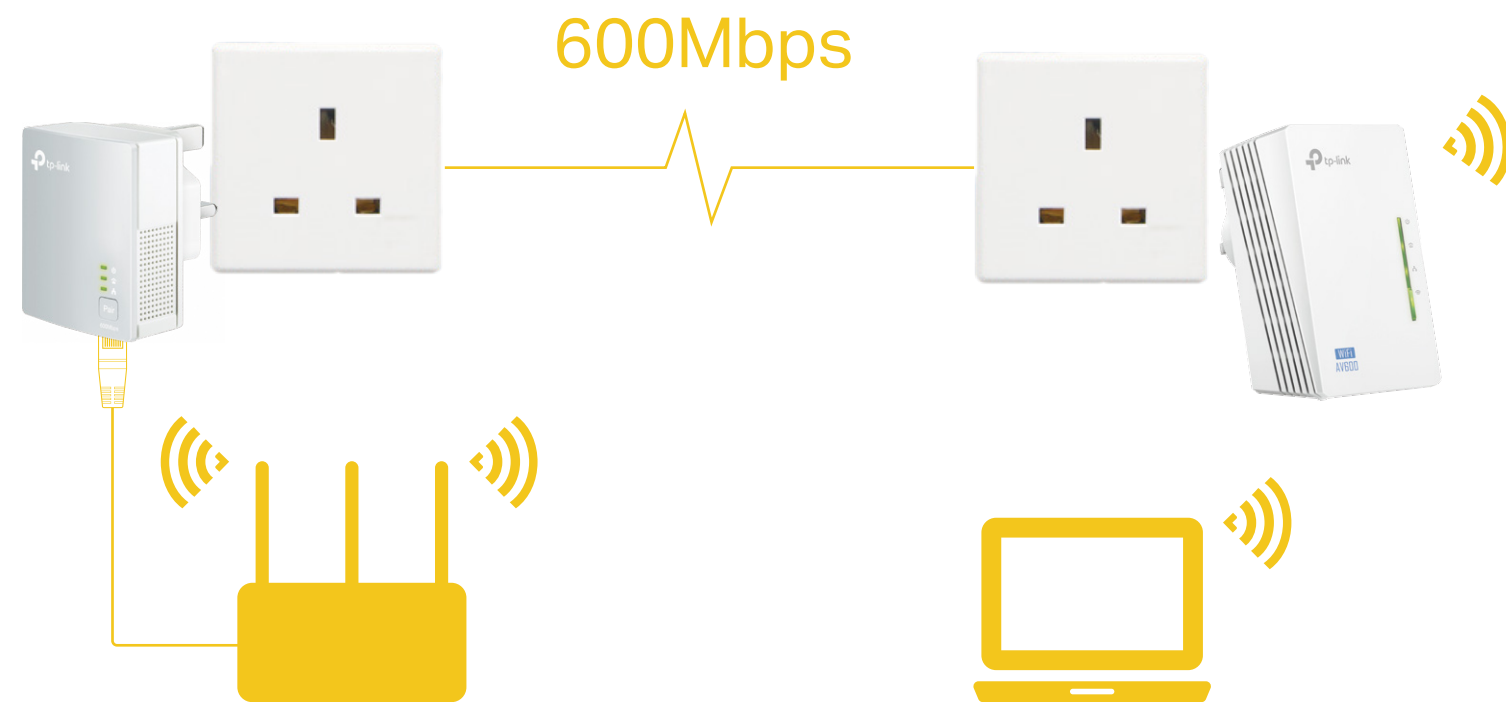

AV600 Powerline Wi-Fi Kit

Instant Wi-Fi & Ethernet
in Every Room

TL-WPA4220 KIT

HomePlug
AV 600Mbps

300Mbps
Wi-Fi

Wi-Fi
Auto-Sync

Highlights

Simple Setup with Wi-Fi Clone

Copy your wireless network name (SSID) and password from your router instantly by pressing the Wi-Fi Clone button.

Settings in Sync with Wi-Fi Move

Any changes made to network settings will be automatically applied across the entire network.

Highlights

600Mbps over Powerline

HomePlug AV standard providing up to 600Mbps high speed data transmission over a home's existing electrical wiring, ideal for lag-free HD or 3D video streaming and online gaming.

300Mbps Wi-Fi

Extend 300Mbps Wireless connections to previously hard-to-reach areas of your home and office

Features

Speed

- Wireless N Standard – Wi-Fi speed of up to 300Mbps
- HomePlug AV – Provides up to 600Mbps high-speed data transmission over a home's existing electrical wiring
- Multiple Ethernet Ports – Create faster connections with PCs, consoles, STB and more
- Speed Optimization – Supports IGMP managed multicast IP transmission, optimizing IPTV streaming