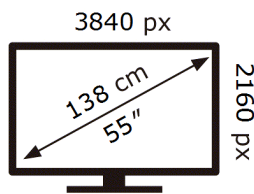

SAMSUNG

S55CG970NU

80 kWh/1000h

ABCDEF **G**

162 kWh/1000h

ENERG

SAMSUNG

S55CG970NU