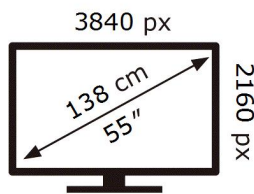

ENERG

SAMSUNG

S55CG970NU

80 kWh/1000h

ABCDEF **G**

162 kWh/1000h

2019/2013