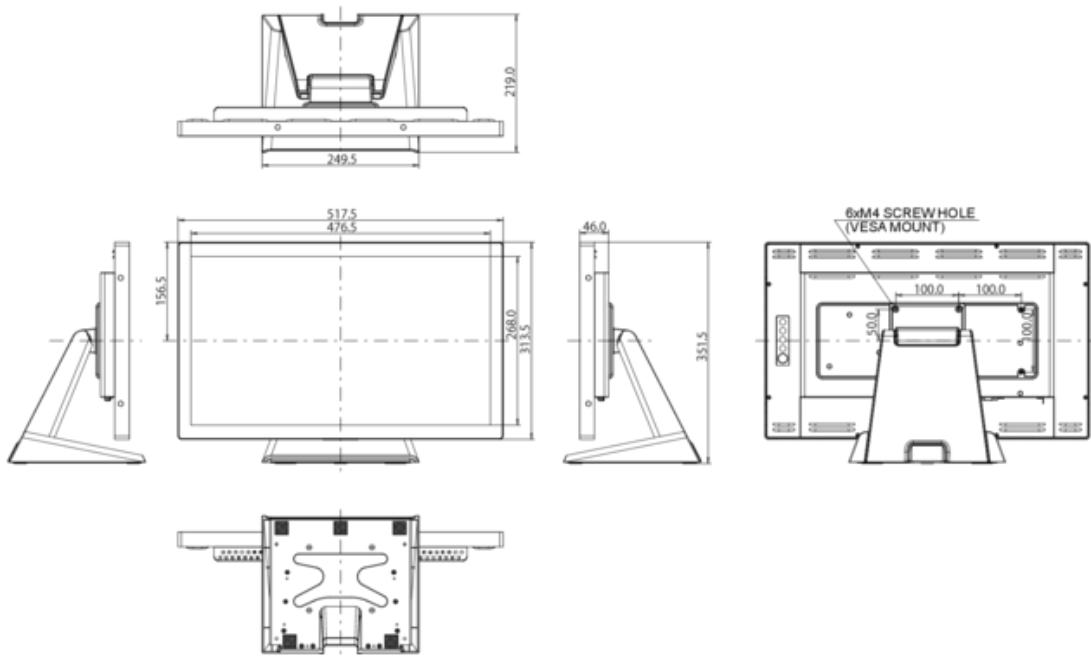

## 6. EU ENERGY EFFICIENCY LABEL

VISIBLE SCREEN DIAGONAL	55 cm; 21.5"; (" segment )
-------------------------	----------------------------

*This is information under Regulation (EU) No 1062/2010.*

*\*Based on the power consumption of the television operating 4 hours per day for 365 days. The actual energy consumption will depend on how the television is used.*

## 7. DIMENSIONS & WEIGHT

DIMENSIONS W X H X D	517.5 x 351.5 x 219 mm
WEIGHT	7.2 kg

All trademarks and registered trademarks acknowledged. E & O E. Specification subject to change without notice. All LCD's comply with ISO-9241-307:2008 in connection with pixel defects.