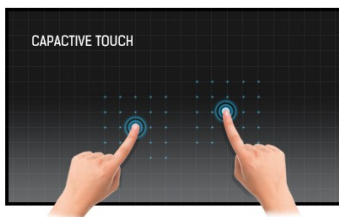

22" PCAP 10pt touch screen featuring IPS technology

ProLite T2234MSC uses Projective Capacitive Touch Technology, built into an eye catching bezel with Edge to Edge glass. Featuring IPS LCD Screen technology, it offers exceptional colour performance and wide viewing angles, making it a perfect display for Interactive Digital Signage. In addition to the superb Full HD image quality, the screen is suitable for demanding environments. It comes with a rugged bezel and an IP65 rating, which means it is dust and water resistant. The ProLite T2234MSC is the ideal solution for Interactive Digital Signage, Instore Retail, POS, Kiosks and Gaming.

### TOUCH TECHNOLOGY - CAPACITIVE

This technology uses a sensor-grid of micro-fine wires integrated into the glass that covers the screen. Touch is detected because electrical characteristics of the sensor grid change when human finger is placed on the glass. Thanks to the glass overlay this technology is highly durable, and the touch function remains unaffected even if the glass is scratched. It offers perfect picture performance and will work with human finger (also latex gloved) and stylus-pen.

## 3. FEATURES

PLUG & PLAY	VESA DDC2B™
CONTROLS	On-Screen-Display in 7 languages (DE, EN, ES, FR, IT, JP, Chinese - traditional and simplified) and 5 front controls (Menu, Scroll up/ Brightness, Scroll down/ Mute, Select/ Auto, Power)
USER CONTROLS	contrast, brightness, auto adjust, H.position, V.position, H.size, fine, OSD H.position, OSD V.position, OSD timeout, reset, input select, OSD language, colour temperature, volume, mute
SPEAKERS	2 x 3 W (Stereo)
REGULATIONS	CE, TÜV-Bauart, cULus, VCCI, CU
TILT ANGLE	90° up; 5° down
VESA MOUNTING	100 x 100 mm