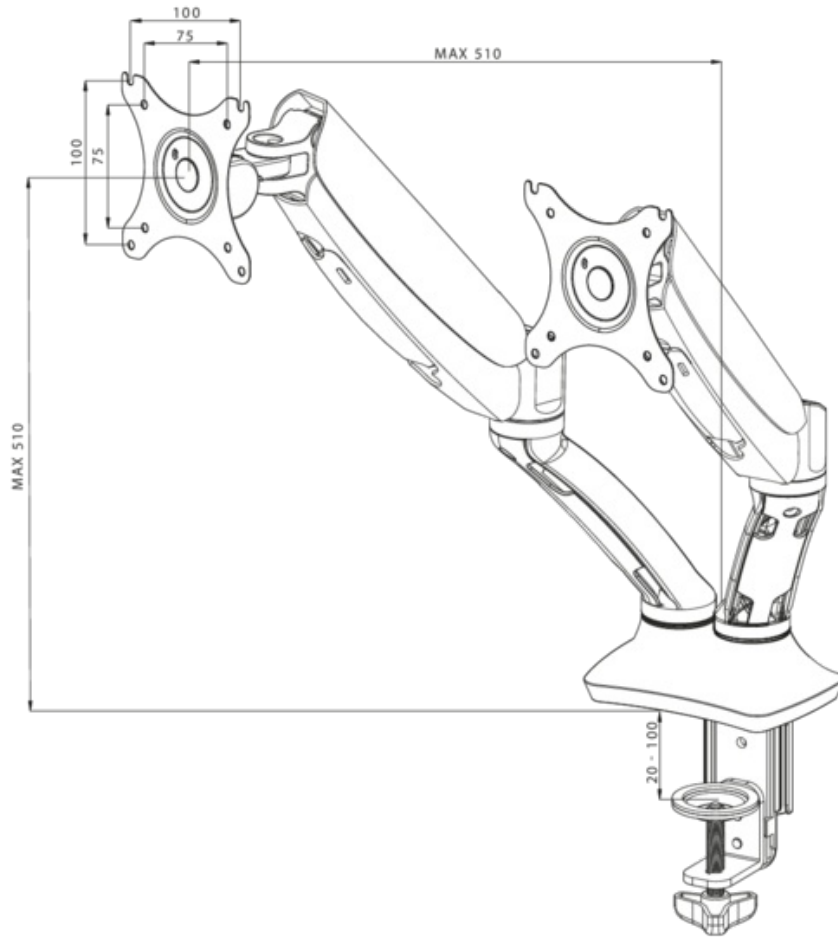

### Sleek and stylish dual gas spring arm

The iiyama DS3002C-B1 is a desk mount (grommet or clamp) for two flat screens up to 27". Using the arm you save space on your desk and thanks to the cable management system it is easier to keep your workplace tidy. But what is more important, offering broad adjustment capabilities including tilt, swivel, height and rotation, the dual gas spring arm makes sure you can easily adjust the position of the screens to your preferences assuring ergonomic body posture.

## 1.

TYPE	gas spring desk mount for desktop monitor
NUMBER OF SCREENS	2
SCREEN SIZE	10" - 27"
HEIGHT ADJUSTMENT	0 - 399 mm
SCREEN ROTATION	PIVOT 90°
TILT	-85° - 15°
SWIVEL	360°
MAX WEIGHT	5 kg
MIN WEIGHT	1.5 kg
VESA MINIMUM	75 x 75 mm
VESA MAXIMUM	100 x 100 mm
COLOUR	Black