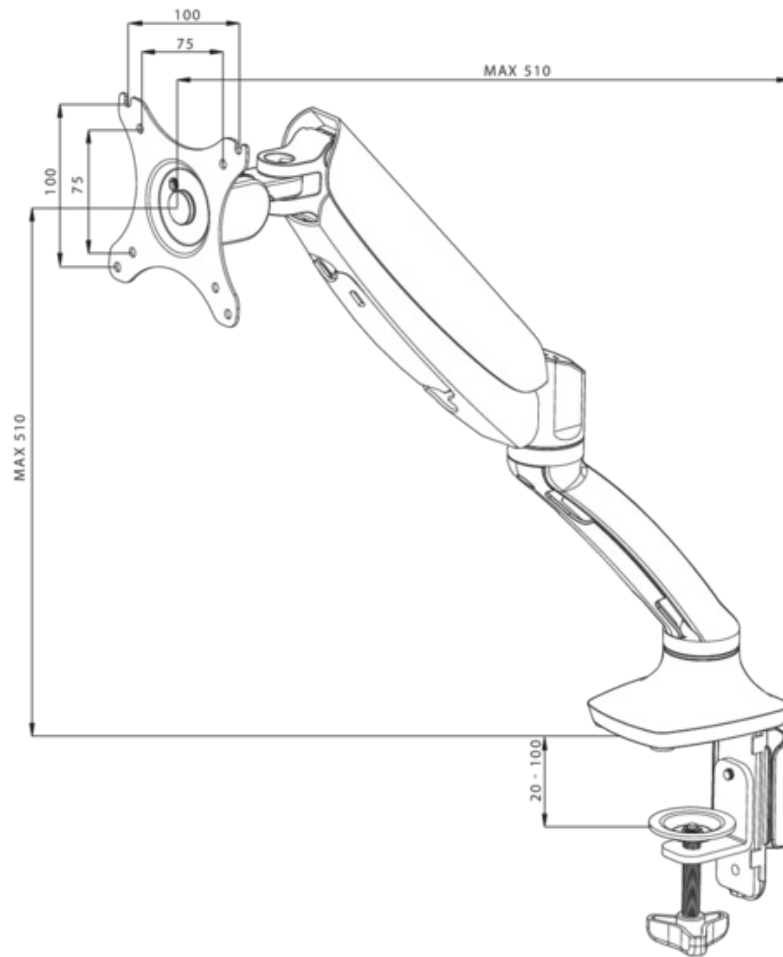

Sleek and stylish single gas spring arm

The iiyama DS3001C-B1 is a desk mount (grommet or clamp) for flat screens up to 27". Using the arm guarantees you gain additional space on your desk and the cable management system helps to keep the workplace tidy. But more importantly, offering broad adjustment capabilities including tilt, swivel, height and rotation, the arm makes sure you can easily adjust the screen position to your preferences assuring ergonomic body posture.

## 1.

TYPE	gas spring desk mount for desktop monitor
NUMBER OF SCREENS	Yes
DESK MOUNT	desk clamp or desk grommet
SCREEN SIZE	10" - 27"
HEIGHT ADJUSTMENT	0 - 399 mm
SCREEN ROTATION	PIVOT 90°
TILT	-85° - 15°
SWIVEL	360°
MAX WEIGHT	5 kg
MIN WEIGHT	1.5 kg
VESA MINIMUM	75 x 75 mm
VESA MAXIMUM	100 x 100 mm
COLOUR	Black