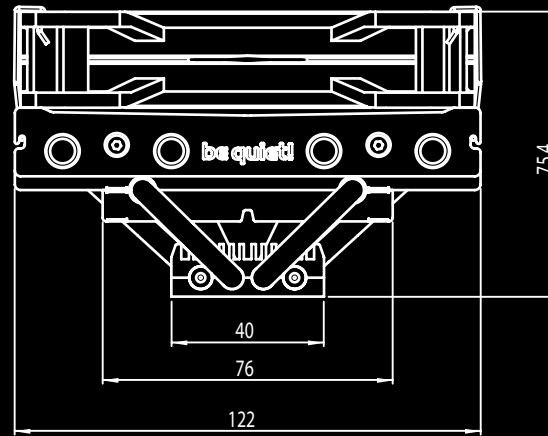

# SHADOW ROCK LP

TECHNICAL DRAWING/mm ▶

**be quiet!**<sup>®</sup>