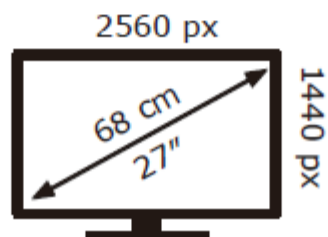

LG Electronics

27GP850

28 kWh/1000h

ABCDEF **G**

50 kWh/1000h

2019/2013