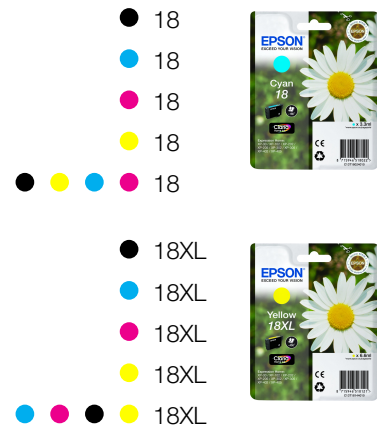

Printing Method	Epson Micro Piezo™ print head
Minimum Droplet Size	3 pl, With Variable-Sized Droplet Technology
Ink Technology	Epson Claria™ Home Ink
Printing Resolution	5,760 x 1,440 dpi

PRINT

Printing Speed ISO/IEC 24734	6.2 Pages/min Monochrome, 3.1 Pages/min Color
Draft printing speed	54 Seconds per 10 x 15 cm photo (Epson Premium Glossy Photo Paper), 26 Pages/min Monochrome (plain paper 75 g/m ²), 13 Pages/min Color (plain paper 75 g/m ²)
Colours	Magenta, Yellow, Cyan, Black

Epson Expression Home XP-212

WHAT'S IN THE BOX

- Individual Ink Cartridges
- Main unit
- Power cable
- Setup guide
- Software (CD)
- Warranty document

INK CARTRIDGE COMPATIBILITY

INK YIELD DATA

	18	18XL
	175 pages*	470 pages*
	180 pages*	450 pages*