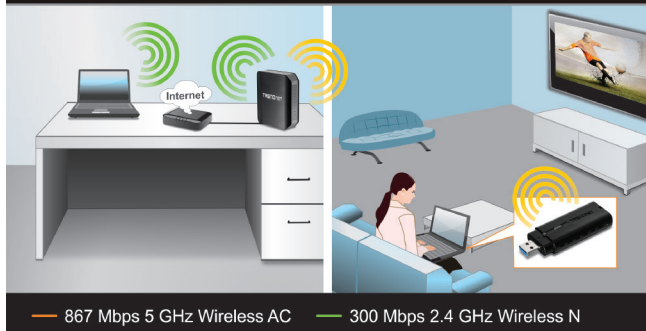

AC1200 Dual Band Wireless USB Adapter

TEW-805UB (v1.0R)

NETWORKING SOLUTIONS

AC1200 Dual Band Wireless USB Adapter TEW-805UB

PACKAGE CONTENTS

TEW-805UB

CD-ROM (Utility & Driver)

Multi-Language Quick Installation Guide

RELATED PRODUCTS

TEW-812DRU AC1750 Dual Band Wireless Router

TEW-684UB N900 Dual Band Wireless USB Adapter

TEW-692GR N900 Dual Band Wireless Router

CONTACT INFORMATION

TRENDnet

20675 Manhattan Place, Torrance, CA 90501 USA

Tel: 1-310-961-5500

Fax: 1-310-961-5511

Web: www.trendnet.com

Email: sales@trendnet.com

1-888-326-6061